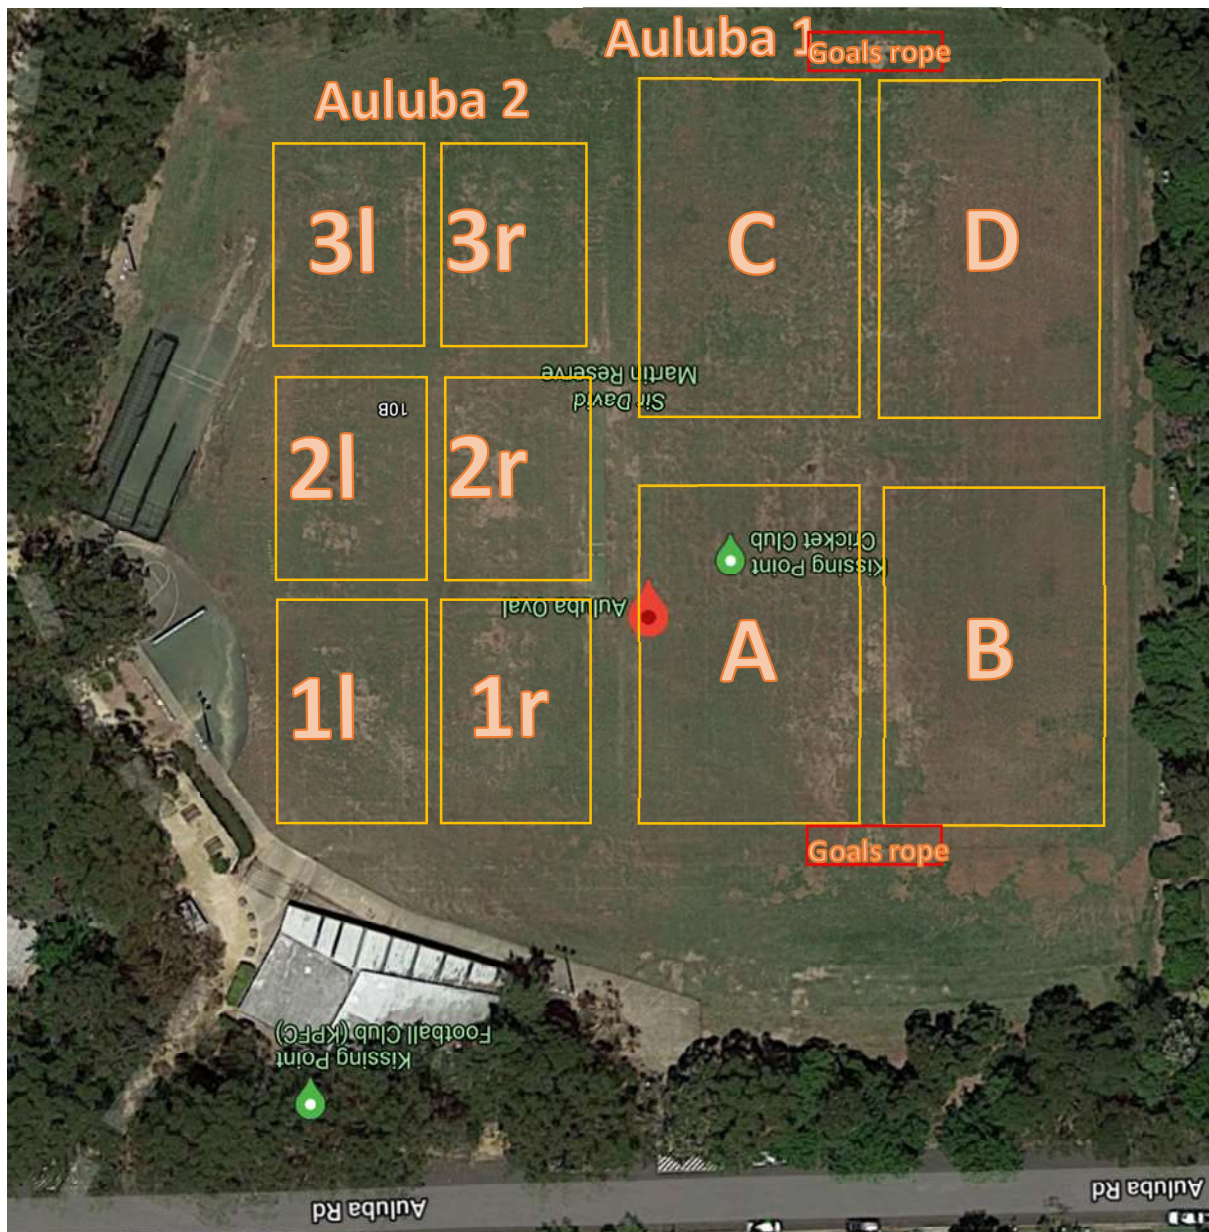

Wednesday night at Auluba

Auluba 2	Auluba 1
5:15 – 6:00pm U6 Neymar/De Bruyne 1l / 1r Ronaldo/Lewandowski 2l / 2r Messi/Mbappe 3l / 3r	5:15 – 6:00pm U6 U6 Kane Field C
6:00 – 7:00pm U8/9 SAP/Dev U8 SAP/Lions(Dev) 3r/3l U9 SAP/Jaguars(Dev) 2r/2l U9 Tigers (Dev) 1r	5:30 – 6:30 U8 & U9 U9 Supersonics Field A U8 Leopards Field B
7:00 – 8:15pm U10/11 SAP/Dev U10 SAP/ Atletico (Dev) 2r/2l U11 SAP/ Arsenal (Dev) 3r/3l	6:00-7:15 U13A Field D & C 6:30-7:45 U12A/12B Field B/A 7:30 – 9:00pm U18A Field C & D